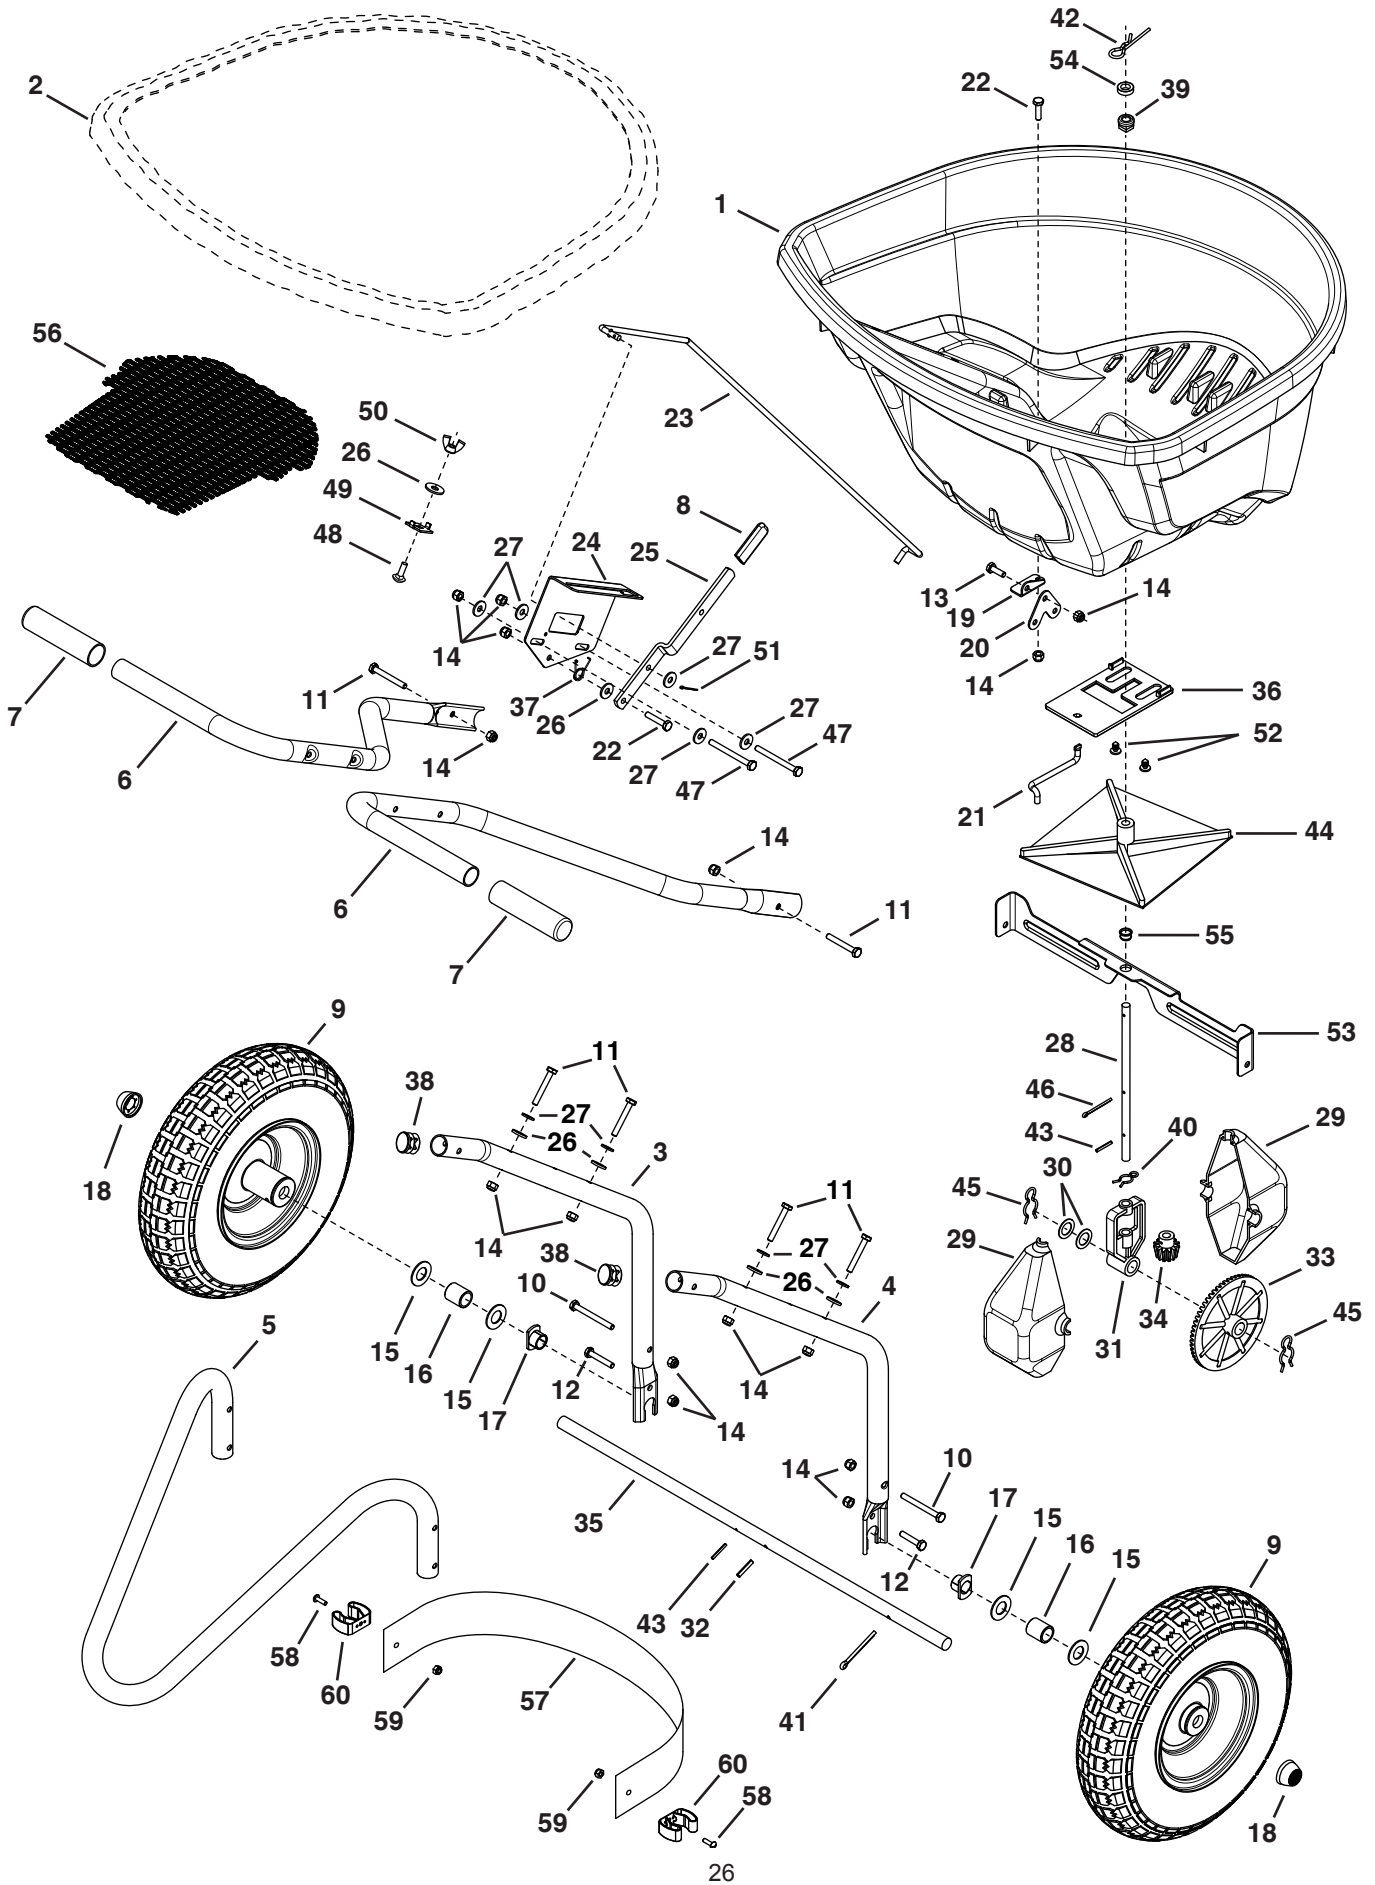

45-0502

45-0502

REF	QTY	PART NO	DESCRIPTION	REF	QTY	PART NO	DESCRIPTION
1	1	41084	Hopper	32	1	43659	Pin, Spring 3/16 x 1
2	1	41316	Hopper Cover	33	1	47209	Gear, Large
3	1	42311	Tube, Hopper Support LH	34	1	47205	Gear, Small
4	1	42312	Tube, Hopper Support RH	35	1	26710	Axle
5	1	42004	Tube, Stand	36	1	42304	Plate, Flow
6	2	41924	Tube, T-Handle	37	1	42347	Spring, Torsion
7	2	44482	Grip, Handle	38	2	49449	Plug
8	1	43848	Grip, Control Arm	39	1	44285	Bushing, Hopper Bottom Black
9	2	40880	Wheel	40	1	49898	Clip, Hairpin 5/8
10	2	49870	Bolt, Hex 1/4-20 x 2-1/2	41	1	46855	Pin, Cotter 3/16" x 2"
11	6	1509-69	Bolt, Hex 1/4-20 x 1-3/4	42	1	48934	Hairpin, Agitator
12	2	43648	Bolt, Hex 1/4-20 x 1-1/2	43	2	46055	Pin, Spring 1/8 x 1
13	1	43012	Bolt, Hex 1/4-20 x 3/4	44	1	04367	Spreader Impeller
14	15	47189	Nut, Hex 1/4-20 Nylock	45	2	49897	Clip, Hairpin 7/8
15	4	R19212016	Washer, .6562 x 1.25 x .0598	46	1	43093	Pin, Cotter 1/8 x 1-1/2
16	2	48857	Spacer, .64 ID x .84 OD x 1.00	47	2	43796	Bolt, Hex 1/4-20 x 2-3/4
17	2	40315	Bearing, Flat Sided Flange	48	1	44950	Bolt, Carriage 1/4-20 x 3/4
18	2	48499B	Hub Cap	49	1	24858	Adjustable Stop
19	1	27276	Bracket, Drive Link Mount	50	1	47141	Nut, Nylon Wing 1/4-20
20	1	27277	Bracket, Drive Link	51	1	44101	Pin, Cotter 3/32 x 3/4
21	1	41929	Rod, Drive Link	52	2	48402	Plug, 1/4" (Christmas Tree)
22	2	43661	Bolt, Hex 1/4-20 x 1	53	1	27313	Cross Brace
23	1	41928	Rod, Flow Control	54	1	23625	Spacer
24	1	27322	Bracket, Flow Control	55	1	741-0475	Bushing, 3/8" Plastic
25	1	24856	Arm, Flow Control	56	1	27278	Hopper Grate
26	6	1543-69	Washer, Nylon .3281 x .75	57	1	42786	Salt Deflector
27	9	43088	Washer, 1/4 Std .312 x .734	58	2	43346	Bolt, Slot 10-32 x 5/8"
28	1	26711	Shaft, Spreader	59	2	43662	SEMS Nut, 10-32
29	2	47212	Housing, Large Gear	60	2	42784	Plastic Coated Clip
30	2	44125	Washer, .625 x 1.0 x .03		1	42787	Owner's Manual
31	1	47204	Yoke, Large				